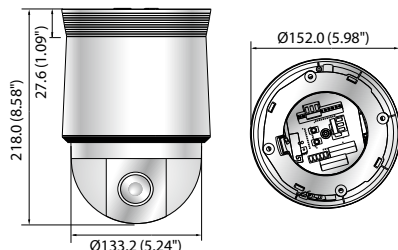

XNP-6321H/6321

2M 32x Network PTZ Dome Camera

Key Features

- Max. 2MP (1920 x 1080) resolution
- H.265, H.264, MJPEG codec support
- Multiple streaming, WiseStreamII support
- Day & Night (ICR), WDR (150dB)
- DIS with Built-in Gyro sensor
- Intelligent video analytics
- Memory slot (Max. 512GB)
- IP66, IK10 (XNP-6321H), IK10

Dimensions

Unit : mm (inch)

XNP-6321H

XNP-6321

Accessories (Optional)