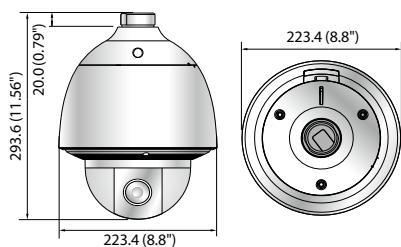

Dimensions

Unit : mm (inch)

XNP-6321H

XNP-6321