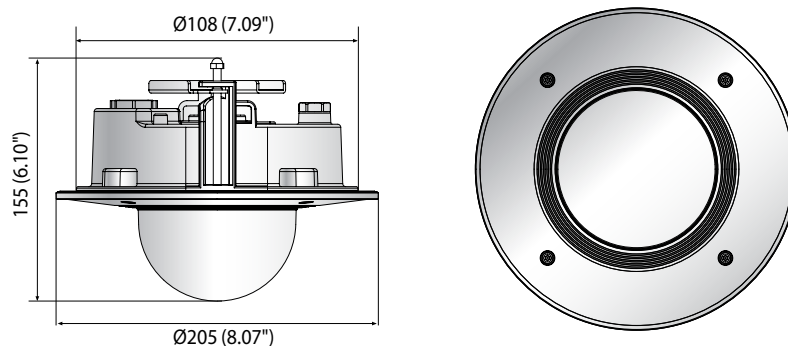

Dimensions

Unit : mm (inch)