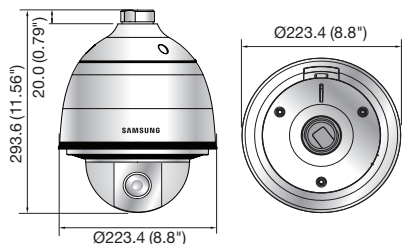

Dimensions

Unit : mm (inch)

SNP-L6233H

SNP-L6233