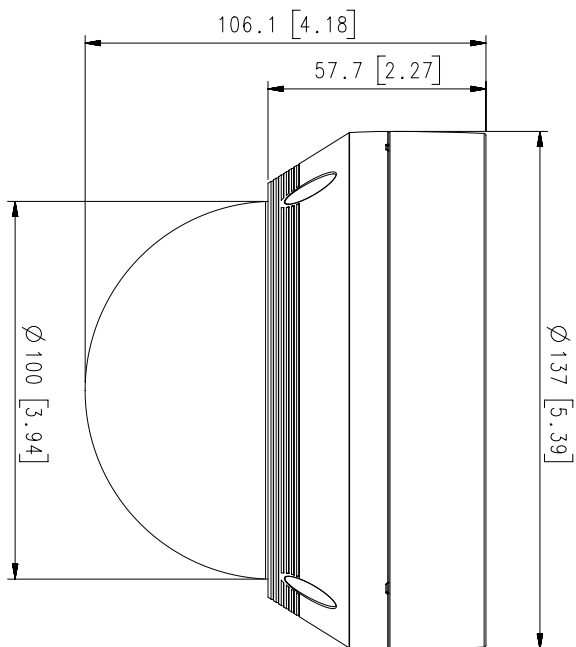

QNV-6072R/6082R/6073R/6083R
QNV-8080R
UNIT : mm[inch]