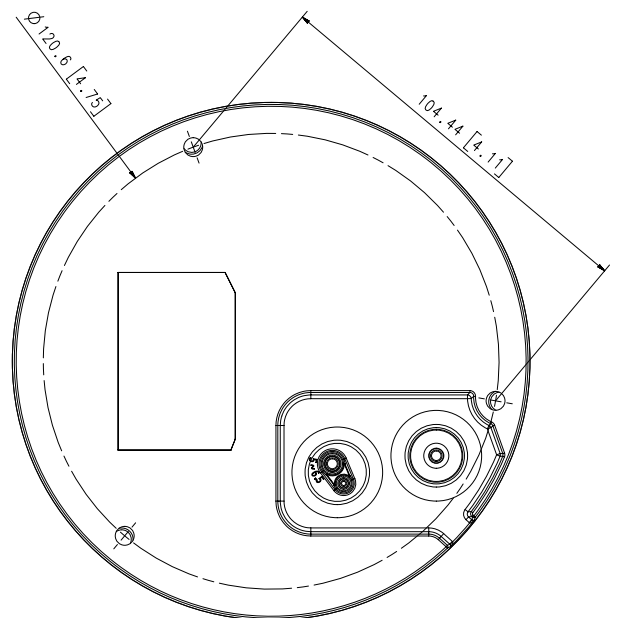

QNV-6072R/6082R/6073R/6083R
QNV-8080R
UNIT : mm[inch]