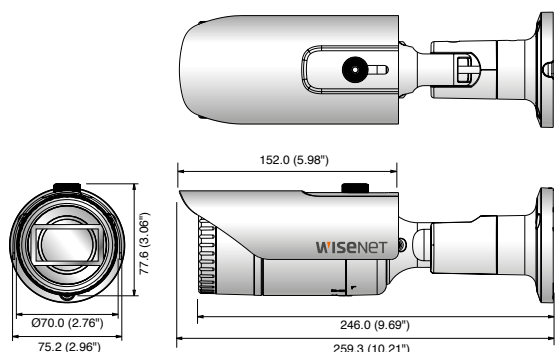

Dimensions

Unit: mm (inch)

Accessories (Optional)

SBO-100B1

SBP-302PM

QNO-7080R

VIDEO	
Imaging Device	1/3" 4M CMOS
Total Pixels	2,720(H) x 1,536(V)
Effective Pixels	2,688(H) x 1,520(V)
Scanning System	Progressive
Min. Illumination	Color: 0.15Lux (30IRE), B/W: 0Lux (IR LED on)
LENS	
Focal Length (Zoom Ratio)	2.8 ~ 12mm (4.3x) motorized varifocal
Max. Aperture Ratio	F1.4
Angular Field of View	H: 109.7° ~ 26.0° / V: 60.8° ~ 15.2° / D: 131.3° ~ 30.1°
Min. Object Distance	0.5m (1.64ft)
Focus Control	Simple focus (Motorized V/F) / Manual, Remote control via network
Lens Type	DC auto iris
Mount Type	Board type
OPERATIONAL	
IRViewable Length	30m (98.43ft)
Camera Title	Off / On (Displayed up to 20 characters per line) - W/W : English / Numeric / Special characters - China : English / Numeric / Special / Chinese characters - Common : Multi-line (Max. 5), Color (Grey / Green / Red / Blue / Black / White), Transparency, Auto scale by resolution
Day & Night	True Day & Night
Backlight Compensation	Off / BLC / WDR
Wide Dynamic Range	120dB
Digital Noise Reduction	SSNR (Off / On)
Motion Detection	Off / On (4ea polygonal zones)
Privacy Masking	Off / On (sea rectangular zones)
Gain Control	Off / Low / Middle / High
White Balance	ATW / AWC / Manual / Indoor / Outdoor
LDC (Lens Distortion Correction)	Off / On (5 levels with min / max)
Electronic Shutter Speed	Minimum / Maximum / Anti flicker
Flip / Mirror	Flip / Mirror / Hallway view
Intelligent Video Analytics	Motion detection with metadata, Tampering, Defocus detection
Alarm I/O	Input 1 / Output 1
Alarm Triggers	Motion detection, Tampering detection, SD card error, NAS error, Alarm input, Defocus detection
Alarm Events	File upload via FTP and E-mail, Local storage recording at event, Notification via E-mail, External output
Pixel Counter	Support (Plug-in viewer only)
NETWORK	
Ethernet	RJ-45 (10/100BASE-T)
Video Compression Format	H.265, H.264, MJPEG
Resolution	2592 x 1520, 2560 x 1440 (16:9), 2304 x 1296, 1920 x 1080, 1280 x 1024, 1280 x 960, 1280 x 720, 1024 x 768, 800 x 600, 800 x 450, 720 x 576, 720 x 480, 640 x 480, 640 x 360, 320 x 240
Max. Framerate	H.265/H.264: Max. 20fps at 4M, Max. 30fps at 2M all resolutions, MJPEG: Max. 15fps
Smart Codec	WiseStream
Video Quality Adjustment	H.265/H.264: Target bitrate level control, MJPEG: Quality level control
Bitrate Control Method	H.265/H.264: CBR or VBR, MJPEG: VBR
Streaming Capability	Multiple streaming (Up to 3 profiles)
Audio I/O	Line in
Audio Compression Format	G.711 u-law / G.726 selectable G.726 (ADPCM) 8KHz, G.711 8KHz, G.726: 16Kbps, 24Kbps, 32Kbps, 40Kbps
Audio Communication	Uni-directional audio
IP	IPv4, IPv6
Protocol	TCP/IP, UDP/IP, RTP (UDP), RTP (TCP), RTCP, RTSP, NTP, HTTP, HTTPS, SSL/TLS, DHCP, PPPoE, FTP, SMTP, ICMP, IGMP, SNMPv1/v2c/v3 (MIB-2), ARP, DNS, DDNS, QoS, PIM-SM, UPnP, Bonjour
Security	HTTPS (SSL) login authentication, Digest login authentication IP address filtering, User access log, 802.1x authentication
Streaming Method	Unicast / Multicast
Max. User Access	6 users at unicast mode
Storage	micro SD/SDHC/SDXC max. 128G, NAS - Motion images recorded in the SD memory card can be downloaded - Manual recording at local PC
Application Programming Interface	ONVIF Profile S/G, SUNAPI (HTTP API)
Webpage Language	English, Korean, Chinese, French, Italian, Spanish, German, Japanese, Russian, Swedish, Portuguese, Czech, Polish, Turkish, Dutch, Hungary, Greek
Web Viewer	Supported OS: Windows 7, 8.1, 10, Mac OS X 10.9, 10.10, 10.11 Plug-in free Webviewer - Supported Browser: Google Chrome 47, MS Edge 20 Plug-in Webviewer - Supported Browser: MS Explore 11, Mozilla Firefox 43, Apple Safari 9 * Mac OS X only
Central Management Software	SmartViewer
ENVIRONMENTAL	
Operating Temperature / Humidity	-30°C ~ +55°C (-22°F ~ +131°F) / Less than 90% RH * Start up should be done at above -20°C (-4°F)
Storage Temperature / Humidity	-30°C ~ +60°C (-22°F ~ +140°F) / Less than 90% RH
Ingress Protection	IP66
Vandal Resistance	IK10
ELECTRICAL	
Input Voltage / Current	PoE (IEEE802.3af, Class3) / 12V DC
Power Consumption	Max. 8W (PoE), Max. 7W (12V DC)
MECHANICAL	
Color / Material	Dark gray / Metal
Dimensions (WxH)	Ø70.0 x 246.0mm (Ø2.76" x 9.69") (Without sunshield)
Weight	750g (1.65 lb)