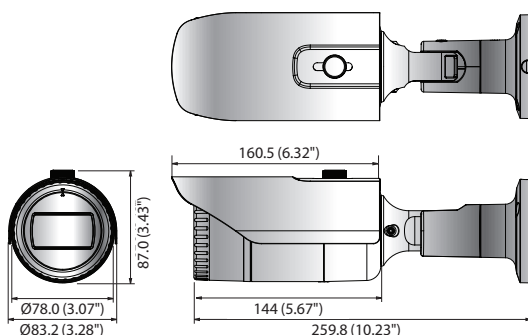

## Key Features

- Max. 2megapixel (1920 x 1080) resolution
- 0.095Lux (Color), 0Lux (B/W, IR LED on)
- 3.2 ~ 10mm (3.1x) motorized varifocal lens
- Max. 30fps@2M all resolutions (H.265/H.264)
- H.265, H.264, MJPEG codec supported, Multiple streaming
- Motion detection, Tampering, Defocus detection
- Hallway view (90°/270°), LDC support
- Micro SD/SDHC/SDXC memory slot (Max. 128GB)
- IR viewable length 30m
- IP66, IK10, PoE/12VDC

## Dimensions

Unit: mm (inch)