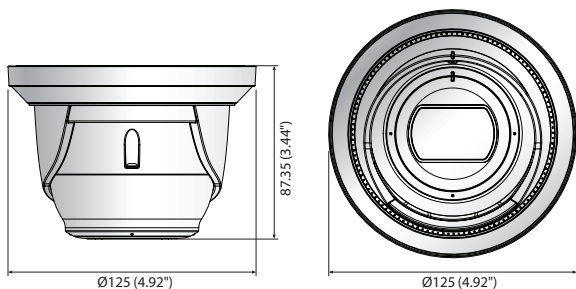

## Key Features

- Max. 5Megapixel (2592 x 1944) resolution
- 2.8mm/4mm fixed lens
- 0.15Lux (Color), 0Lux (B/W, IR LED on)
- Max. 30fps@5MP (H.265 / H.264)
- H.265, H.264, MJPEG codec support, Multiple streaming
- Day & Night, WDR (120dB)
- Tampering, Motion detection, Defocus detection
- Micro SD / SDHC / SDXC memory slot (Max. 128GB)
- Hallway view, WiseStream II support
- IR Viewable length 20m
- LDC, PoE

## Dimensions

Unit : mm (inch)