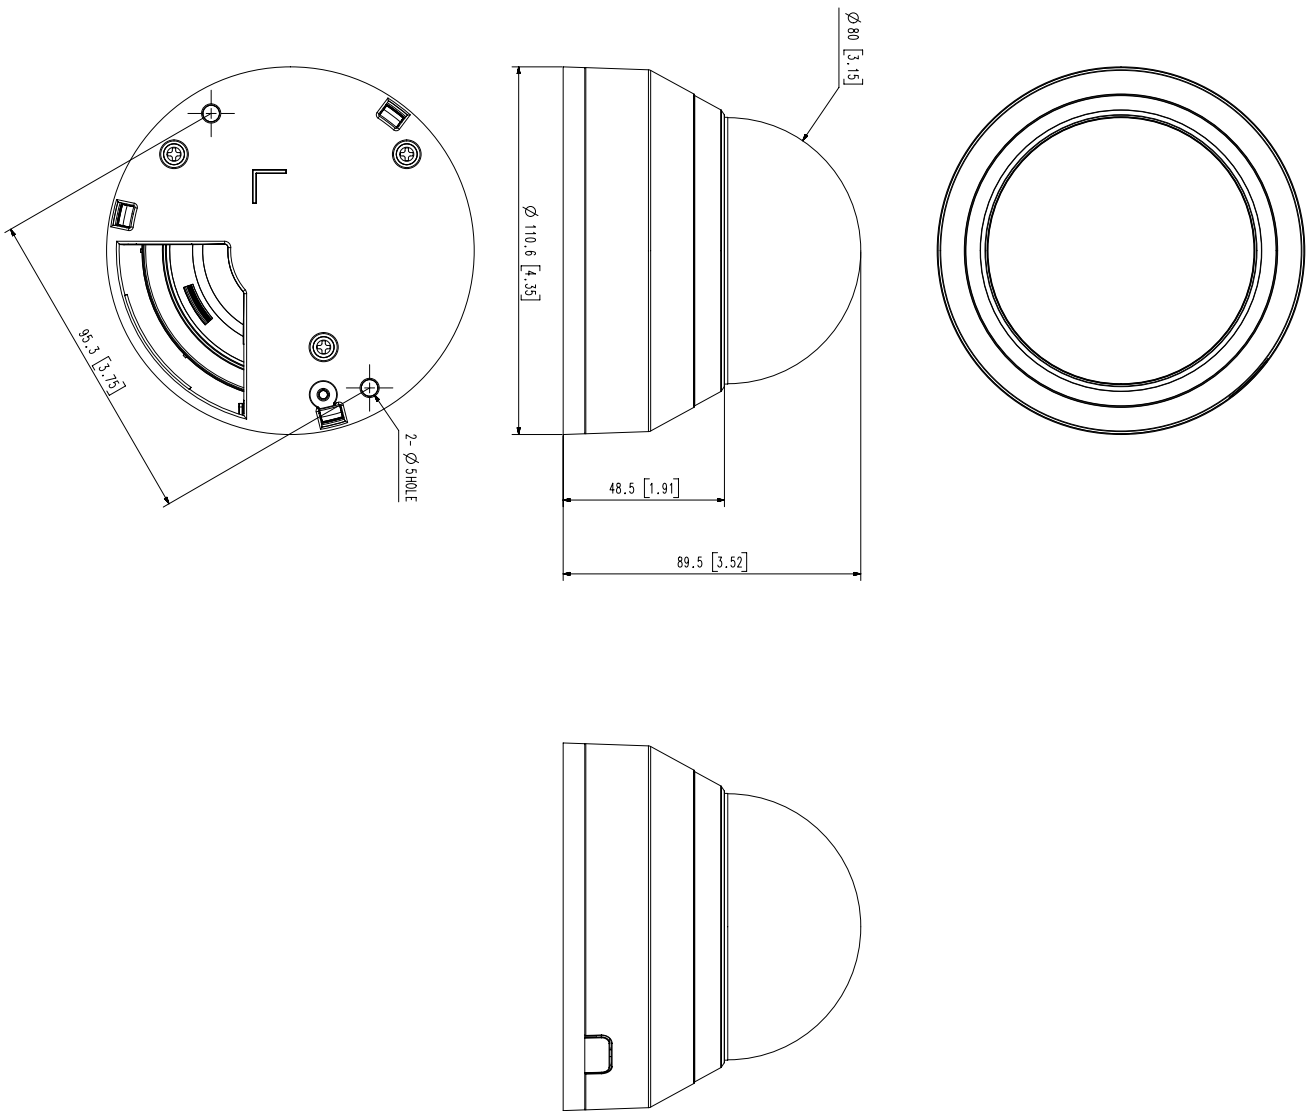

## Key Features

- Max. 5Megapixel (2592 x 1944) resolution
- 6mm fixed lens
- 0.15Lux (Color), 0Lux (B/W, IR LED on)
- Max. 30fps@5MP (H.265 / H.264)
- H.265, H.264, MJPEG codec support, Multiple streaming
- Day & Night, WDR (120dB)
- Tampering, Motion detection, Defocus detection
- Micro SD / SDHC / SDXC memory slot (Max. 128GB)
- Hallway view, WiseStream II support
- IR Viewable length 20m, PoE

Dimension

QND-8010R/8020R/8030R  
UNIT : mm [inch]