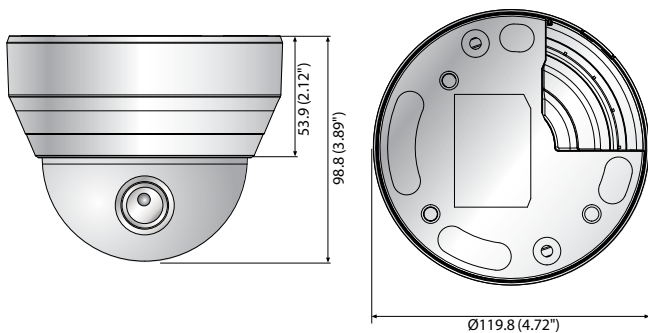

# QND-6082R

2MP Network IR Dome Camera

## Key Features

- Max. 2megapixel (1920 x 1080) resolution
- 0.095Lux (Color), 0Lux (B/W, IR LED on)
- 3.2 ~ 10mm (3.1x) varifocal lens
- Max. 30fps@2M all resolutions (H.265/H.264)
- H.265, H.264, MJPEG codec supported, Multiple streaming
- Motion detection, Tampering, Defocus detection
- Hallway view (90°/270°), LDC support
- Micro SD/SDHC/SDXC memory slot (Max. 128GB)
- IR viewable length 20m, PoE/12VDC

## Dimensions

Unit : mm (inch)