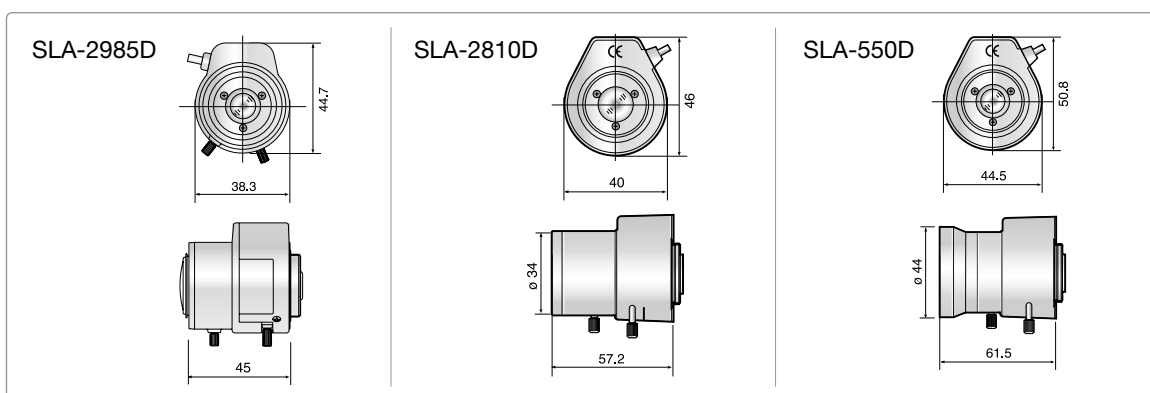

Dimensions