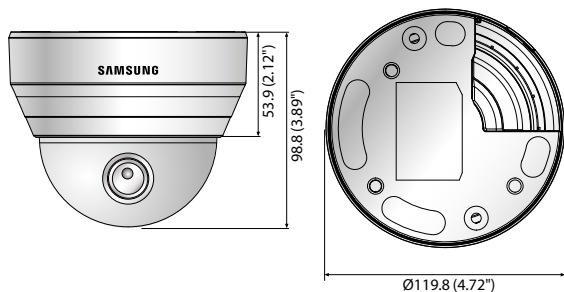

## Accessories (Optional)

QND-7080R	
<b>VIDEO</b>	
Imaging Device	1/3" 4M CMOS
Total Pixels	2,720(H) x 1,536(V)
Effective Pixels	2,688(H) x 1,520(V)
Scanning System	Progressive
Min. Illumination	Color: 0.15Lux (30IRE), B/W: 0Lux (IR LED on)
<b>LENS</b>	
Focal Length (Zoom Ratio)	2.8 ~ 12mm (4.3x) motorized varifocal
Max. Aperture Ratio	F1.4
Angular Field of View	H: 109.7° ~ 26.0° / V: 60.8° ~ 15.2° / D: 131.3° ~ 30.1°
Min. Object Distance	0.5m (1.64ft)
Focus Control	Simple focus (Motorized V/F) / Manual, Remote control via network
Lens Type	DC auto iris
Mount Type	Board type
<b>PAN/TILT/ROTATE</b>	
Pan / Tilt / Rotate Range	0° ~ 350° / 0° ~ 67° / 0° ~ 355°
<b>OPERATIONAL</b>	
IR Viewable Length	20m (65.62ft)
Camera Title	Off / On (Displayed up to 20 characters per line) - W/W: English / Numeric / Special characters - China: English / Numeric / Special / Chinese characters - Common: Multi-line (Max. 5), Color (Grey / Green / Red / Blue / Black / White), Transparency, Auto scale by resolution
Day & Night	True Day & Night
Backlight Compensation	Off / BLC / WDR
Wide Dynamic Range	120dB
Digital Noise Reduction	SSNR (Off / On)
Motion Detection	Off / On (4ea polygonal zones)
Privacy Masking	Off / On (6ea rectangular zones)
Gain Control	Off / Low / Middle / High
White Balance	ATW / AWC / Manual / Indoor / Outdoor
LDC (Lens Distortion Correction)	Off / On (5 levels with min / max)
Electronic Shutter Speed	Minimum / Maximum / Anti flicker
Flip / Mirror	Flip / Mirror / Hallway view
Intelligent Video Analytics	Motion detection with metadata, Tampering, Defocus detection
Alarm I/O	Input 1 / Output 1
Alarm Triggers	Motion detection, Tampering detection, SD card error, NAS error, Alarm input, Defocus detection
Alarm Events	File upload via FTP and E-mail, Local storage recording at event, Notification via E-mail, External output
Pixel Counter	Support (Plug-in viewer only)
<b>NETWORK</b>	
Ethernet	RJ-45 (10/100BASE-T)
Video Compression Format	H.265, H.264, MJPEG
Resolution	2592 x 1520, 2560 x 1440 (16:9), 2304 x 1296, 1920 x 1080, 1280 x 1024, 1280 x 960, 1280 x 720, 1024 x 768, 800 x 600, 800 x 450, 720 x 576, 720 x 480, 640 x 480, 640 x 360, 320 x 240
Max. Framerate	H.265/H.264: Max. 20fps at 4M, Max. 30fps at 2M all resolutions, MJPEG: Max. 15fps
Smart Codec	WiseStream
Video Quality Adjustment	H.265/H.264: Target bitrate level control, MJPEG: Quality level control
Bitrate Control Method	H.265/H.264: CBR or VBR, MJPEG: VBR
Streaming Capability	Multiple streaming (Up to 3 profiles)
Audio I/O	Built-in mic
Audio Compression Format	G.711 u-law / G.726 selectable G.726 (ADPCM) 8KHz, G.711 8KHz, G.726: 16Kbps, 24Kbps, 32Kbps, 40Kbps
Audio Communication	Uni-directional audio
IP	IPv4, IPv6
Protocol	TCP/IP, UDP/IP, RTP (UDP), RTP (TCP), RTCP, RTSP, NTP, HTTP, HTTPS, SSL/TLS, DHCP, PPPoE, FTP, SMTP, ICMP, IGMP, SNMPv1/v2c/v3 (MIB-2), ARP, DNS, DDNS, QoS, PIM-SM, UPnP, Bonjour
Security	HTTPS(SSL) login authentication, Digest login authentication IP address filtering, User access log, 802.1x authentication
Streaming Method	Unicast / Multicast
Max. User Access	6 users at unicast mode
Storage	micro SD/SDHC/SDXC max. 128G, NAS - Motion images recorded in the SD memory card can be downloaded - Manual recording at local PC
Application Programming Interface	ONVIF Profile S/G, SUNAPI (HTTP API)
Webpage Language	English, Korean, Chinese, French, Italian, Spanish, German, Japanese, Russian, Swedish, Portuguese, Czech, Polish, Turkish, Dutch, Hungary, Greek
Web Viewer	Supported OS: Windows 7, 8.1, 10, Mac OS X 10.9, 10.10, 10.11 Plug-in free Webviewer - Supported Browser: Google Chrome 47, MS Edge 20 Plug-in Webviewer - Supported Browser: MS Explore 11, Mozilla Firefox 43, Apple Safari 9 * Mac OS X only
Central Management Software	SmartViewer
<b>ENVIRONMENTAL</b>	
Operating Temperature / Humidity	-10°C ~ +55°C (+14°F ~ +131°F) / Less than 90% RH
Storage Temperature / Humidity	-30°C ~ +60°C (-22°F ~ +140°F) / Less than 90% RH
<b>ELECTRICAL</b>	
Input Voltage / Current	PoE (IEEE802.3af, Class3) / 12V DC
Power Consumption	Max. 7.2W (PoE), Max. 6.4W (12V DC)
<b>MECHANICAL</b>	
Color / Material	Ivory / Plastic
Dimensions (WxH)	Ø119.8 x 98.8mm (Ø4.72" x 3.89")
Weight	355g (0.78 lb)