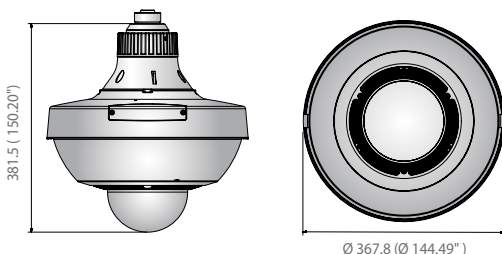

#### Multi-directional camera

- Exchangeable 4ea x 2MP / 5MP lens modules  
10MP to 22MP resolution depend on the combination of lens modules
- WDR 150dB with 2MP lens module, 120dB with 5MP lens module
- 2.4mm, 2.8mm, 3.6mm, 6mm, 12mm fixed lens (2M module)
- 3.7mm, 4.6mm, 7mm fixed lens (5M module)

#### PTZ camera

- Max. 2MP (1920 x 1080) resolution
- 4.44~142.6mm (Optical 32x) lens
- WDR 150dB, Day & Night (ICR)

### Dimensions

Unit:mm(inch)