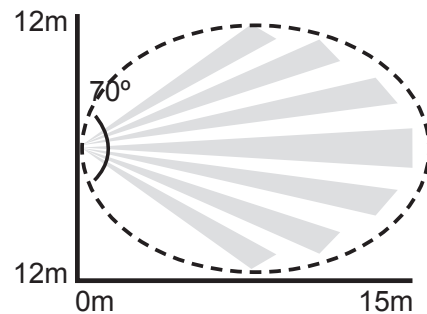

KEY
— PIR
- - - Microwave

Please note GJD reserve the right to change the information within this document, without notice.

www.gjd.co.uk | info@gjd.co.uk | +44 (0) 1706 363 998

Unit 2 Birch Business Park, Whittle Lane, Heywood, Greater Manchester, OL10 2SX, UK

DS370-07-07-17