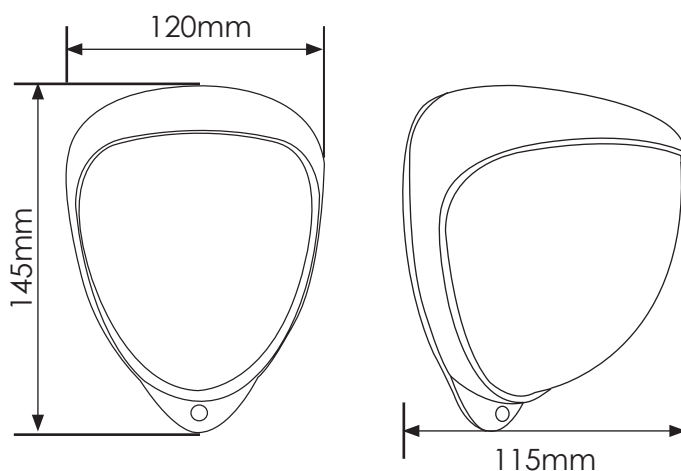

DIMENSIONS