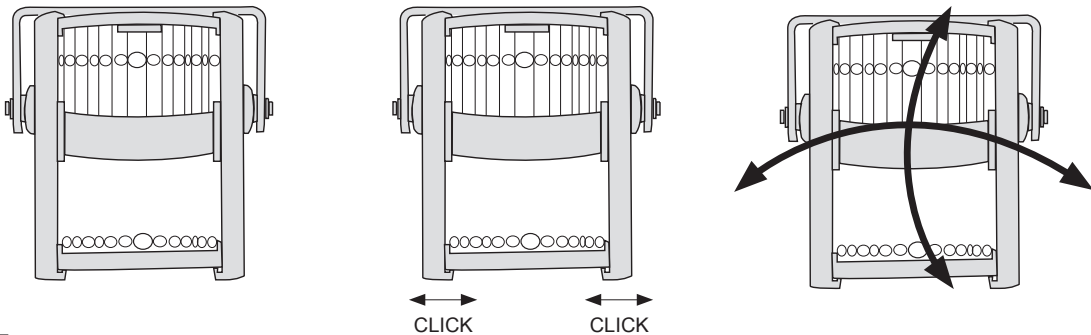

UNIQUE FEATURES

Active infra-red sensor system to prevent mask tampering
Adjustable 180° pan and 30° tilt
Conduit adaptor available
Selectable range up to 15m on PIR & microwave
Covert sensor module
Adjustable pulse count (programmed through DIP switches) 1-4
Built in anti-sway on the microwave
Mounting height up to 1.8m

ACCESSORIES

GJD304	ABS Conduit Adaptor
PMB1	Pole Mount Bracket

DETECTION RANGE	Up to 15m selectable
COVERAGE	10° - 70° detection angle,
WALK TEST	Output test mode with LED indication -20°C to +55°C
OPERATING TEMPERATURE	Conformally coated electronics for increased stability
ADJUSTMENT	180° pan, 30° tilt
MOUNTING HEIGHT	Up to 1.8m
POWER INPUT	9-15 V DC
INDICATOR LEDs	1 x Red - Top PIR 1 x Green - Bottom PIR 1 x Amber - Anti-Mask 1 x Blue - Alarm
OUTPUTS	3 x volt-free, silent solid state magnetically immune, incl. common tamper (front and rear switches)
WEATHER RATING	IP65
PULSE COUNT	Programmed through DIP switches
MICROWAVE FREQUENCY	GJD370 10.525GHz GJD371 10.587GHz UK GJD372 9.9GHz

Inside View

BEAM COVERAGE

KEY
— PIR
- - - Microwave

Please note GJD reserve the right to change the information within this document, without notice.

www.gjd.co.uk | info@gjd.co.uk | +44 (0) 1706 363 998

Unit 2 Birch Business Park, Whittle Lane, Heywood, Greater Manchester, OL10 2SX, UK