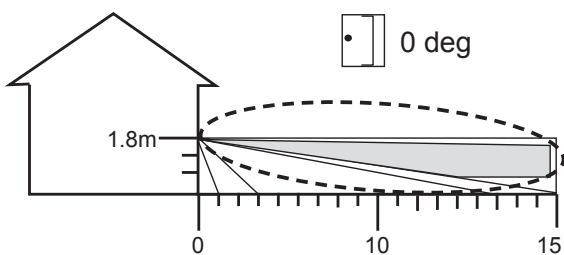

KEY
— PIR
- - - Microwave

Please note GJD reserve the right to change the information within this document, without notice.

www.gjd.co.uk | info@gjd.co.uk | +44 (0) 1706 363 998

Unit 2 Birch Business Park, Whittle Lane, Heywood, Greater Manchester, OL10 2SX, UK

DS370-07-07-17